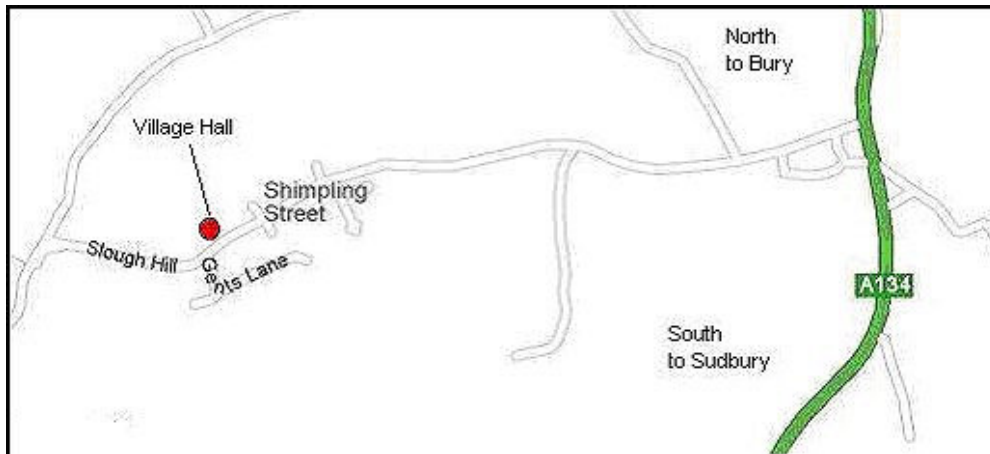

Map of Shimpling Street and the Village Hall

Address: The Street, Shimpling, Suffolk, IP29 4HS (Next to the Old School)
Enquiries: 01284 828410